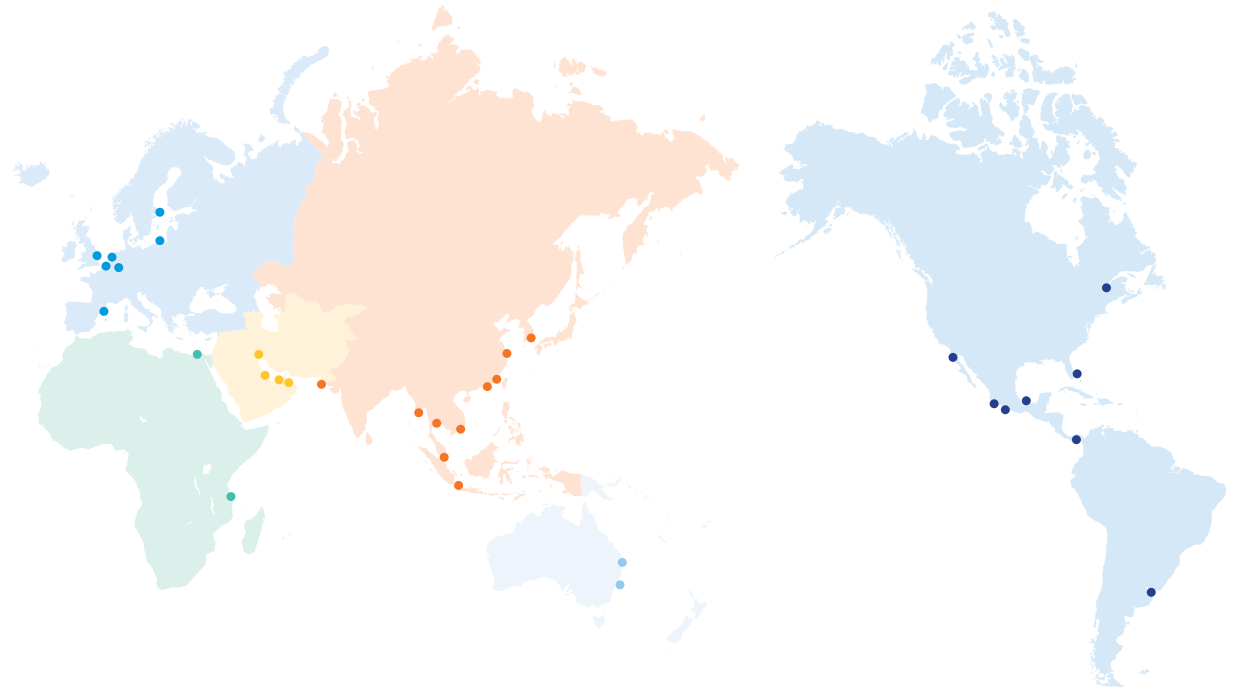

THE WORLD OF HUTCHISON PORTS

52 PORTS IN 27 COUNTRIES

EUROPE

BELGIUM
Willebroek

GERMANY
Duisburg

POLAND
Gdynia

SPAIN
Barcelona

SWEDEN
Stockholm

THE NETHERLANDS
Amsterdam ¹
Moerdijk
Rotterdam
Venlo

UNITED KINGDOM
Felixstowe
Harwich
London Thamesport

MIDDLE EAST

IRAQ
Basra

OMAN
Sohar

AFRICA

EGYPT
Alexandria
El Dekheila

SAUDI ARABIA
Dammam

UNITED ARAB EMIRATES
Ajman
Ras Al Khaimah
Umm Al Quwain

TANZANIA
Dar es Salaam

ASIA

MAINLAND CHINA
Huizhou
Jiangmen
Nanhai
Ningbo
Shanghai ²
Shenzhen
Xiamen

HONG KONG, CHINA
Kwai Tsing
Tuen Mun

INDONESIA
Jakarta

THE AMERICAS

ARGENTINA
Buenos Aires

BAHAMAS
Freeport

CANADA
Québec

MEXICO
Ensenada
Lazaro Cardenas
Manzanillo
Veracruz

PANAMA
Balboa
Cristobal

¹Ruigoord & Velsen-Noord ²Mingdong & Pudong ³West Wharf & Keamari Groyne